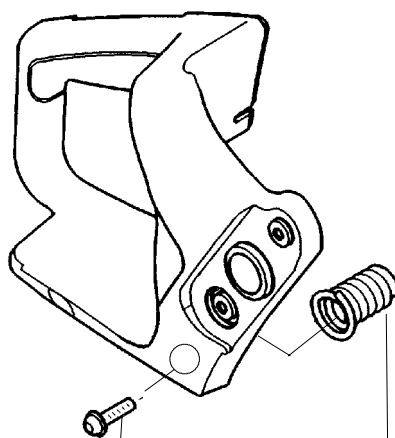

***** **Service Reference** *****

Note: Due to product improvements, your unit may have been built with or without the spring and screw shown below. If your unit does not have this spring and screw, no action is required. If your unit does have the spring and screw, please order the part numbers listed below.