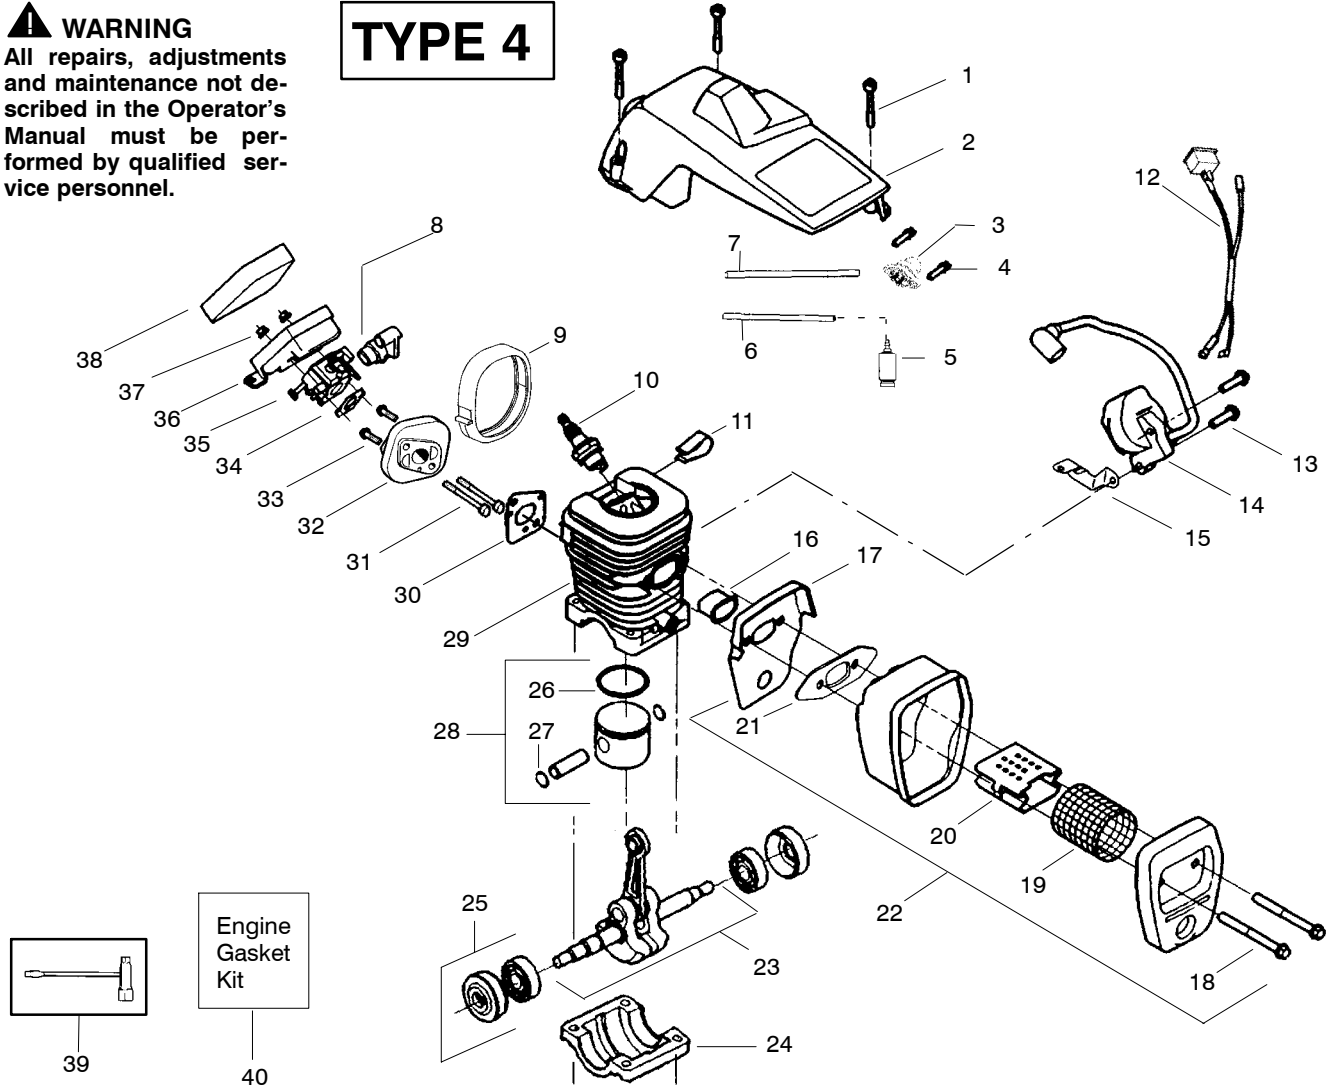

⚠ WARNING
All repairs, adjustments and maintenance not described in the Operator's Manual must be performed by qualified service personnel.

TYPE 4

Ref.	Part No.	Description	Ref.	Part No.	Description	Ref.	Part No.	Description
1.	530016153	Screw	19.	530036103	Screen-Spark	36.	530047604	Housing-Air Filter
2.	530071310	Shield-Cylinder	20.	530037813	Diffuser-Muffler	37.	530016101	Nut
3.	530047213	Assy-Air Purge	21.	530069608	Gasket-Muffler (kit)	38.	530037793	Air Filter - Foam
4.	530015780	Screw	22.	530047207	Assy-Muffler (Incl. 17-21)	39.	530031135	Wrench-Bar
5.	530095646	Assy-Fuel Pick-up	23.	530047062	Assy-Crankshaft	40.	530069608	Kit-Engine Gasket (incl. 34,30,21)
6.	530069247	Kit-Line Purge/Carb. (Small Dia)	24.	530037935	Cap-Crankcase			
7.	530069216	Kit-Line Purge/Tank (large line)	25.	530056363	Assy-Seal & Bearing			
8.	530035526	Grommet-Carb Adjust.	26.	530038729	Ring-Piston			
9.	530054144	Seal-Carb Adapter	27.	530015697	Retainer - Piston Pin			
10.	952030150	Spark Plug (RCJ-7Y)	28.	530071408	Kit-Piston - (incl. 26-27)			
11.	530016136	Clip-High Tension Lead	29.	530071412	Kit-Cylinder			
12.	530049117	Assy-Wire Harness (includes switch)	30.	530069608	Gasket-Carb. Adapter (kit)			
13.	530015814	Screw	31.	530016187	Screw			Not Shown
14.	530039198	Module-Ignition	32.	530049700	Carb. Adapter		530163643	Manual- (Scan)
15.	530047442	Strap-Ground	33.	530016386	Screw		530163644	Manual - (Euro I)
16.	530037652	Insulator-Heat	34.	530069608	Carb. Gasket (kit)		530163645	Manual - (Euro II)
17.	530049870	Back Plate-Muffler	35.	---	Kit-Carburetor (WT-391)		530054781	Decal-Warning
18.	530016132	Screw		530069722	Kit-Carburetor (WT-625)			

✓ = NEW PART NUMBER FOR THIS IPL

★ = REFER TO THE SERVICE REFERENCE INDICATED FOR MORE INFORMATION. (LOCATED AT END OF IPL)

www.rostov-almaz.ru