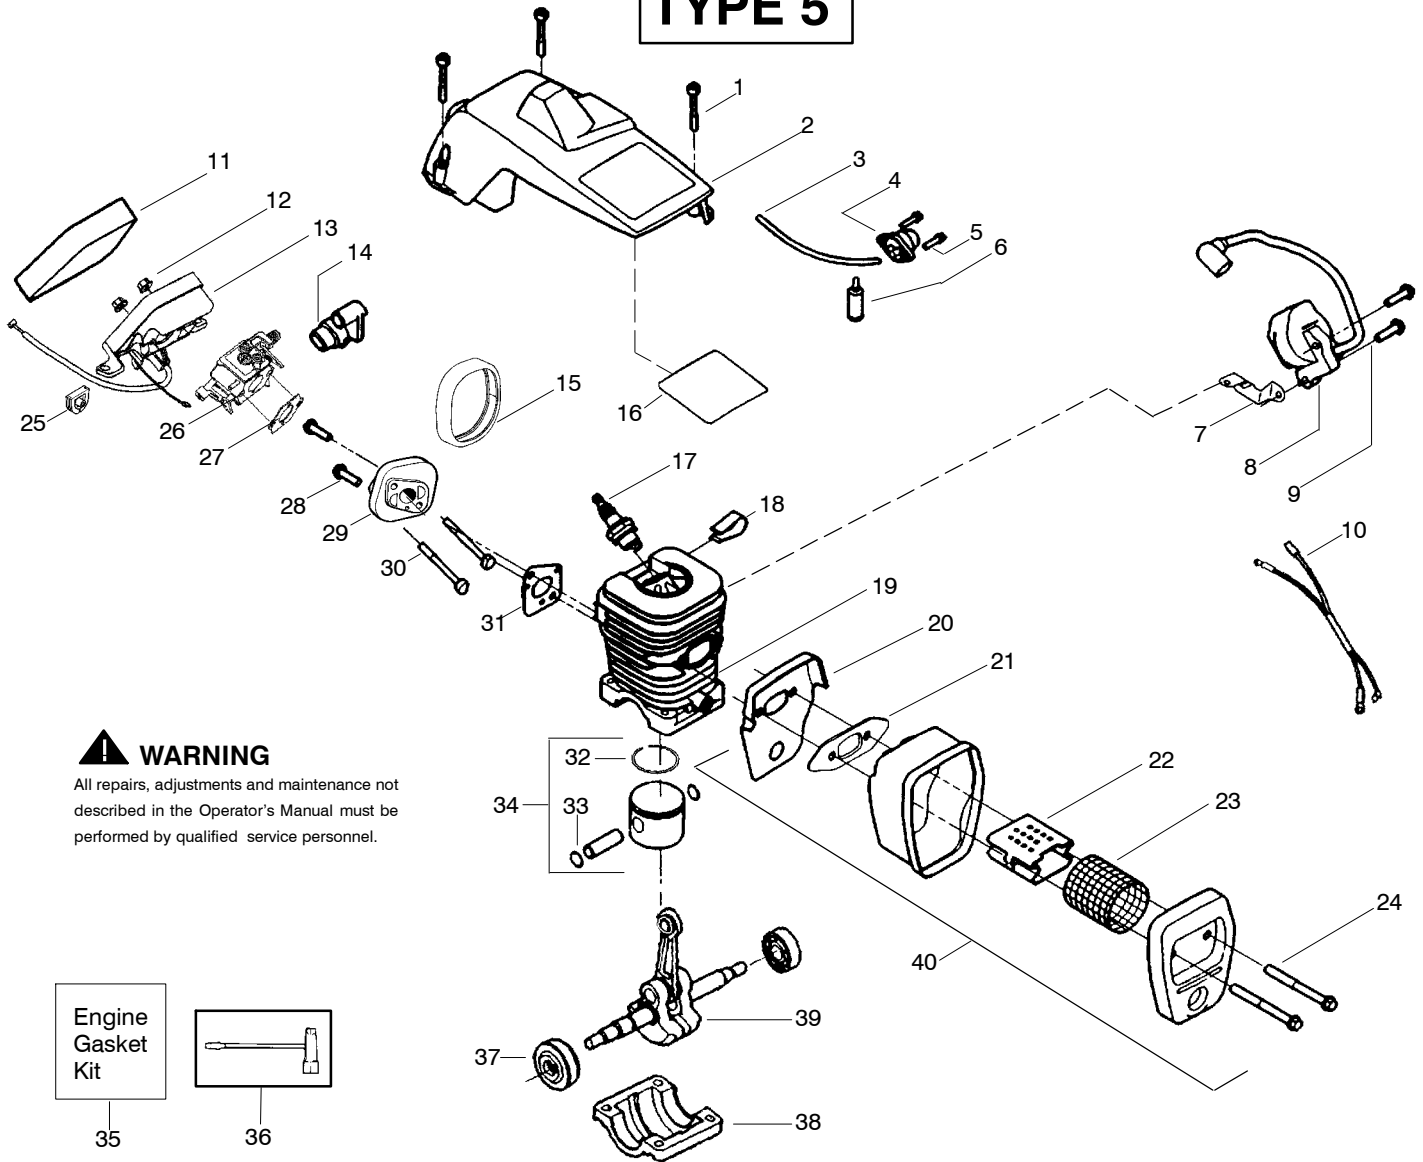

TYPE 5

⚠ WARNING

All repairs, adjustments and maintenance not described in the Operator's Manual must be performed by qualified service personnel.

Engine Gasket Kit

35

36

Ref.	Part No.	Description	Ref.	Part No.	Description	Ref.	Part No.	Description
1.	530016153	Screw	19.	530012550	Cylinder	35.	530069608	Kit - Engine Gasket (Incl. 21, 27 & 31)
2.	530055638	Assy - Cylinder Shield (includes # 16)	20.	530049870	Backplate - Muffler	36.	530031135	Scrench
3.	530069247	Kit - Fuel Line (Small)	21.	530069608	Gasket - Muffler (kit)	37.	530056363	Assy - Seal & Bearing
4.	530071835	Kit - Purge Bulb (incl. #5)	22.	530037813	Diffuser - Muffler	38.	530037935	Cap - Crankcase
5.	530015780	Screw	23.	530036103	Screen - Spark	39.	530047062	Assy - Crankshaft
6.	530095646	Assy - Fuel Pick-up	24.	530016132	Bolt - Muffler	40.	530047207	Assy - Muffler (Incl. 20-24)
7.	530047442	Strap - Ground	25.	530047631	Grommet - Throttle Cable	Not Shown		
8.	530039198	Ignition Module	26.	---	Kit - Carburetor	---	---	Manuals
9.	530015814	Screw	27.	530069608	Walbro (WT-891) (Incl. Grommet)	---	---	(Scan)
10.	530057475	Assy - Wire Harness	28.	530016386	Gasket - Carb. (kit)	545123554	---	(Euro I)
11.	530037793	Foam - Air Filter	29.	530049700	Screw	545123553	---	(Euro II)
12.	530016101	Nut	30.	530016187	Carb. Adapter	545123552	---	(Euro III)
13.	530057702	Assy - Air Box	31.	530069608	Screw	545123551	---	(Euro IV)
14.	530035526	Grommet - Carb Adjust	32.	530038729	Gasket - Adaptor (kit)	545123548	---	(Euro V)
15.	530054144	Seal - Carb Adapter	33.	530015697	Ring - Piston	545123548	---	(Turkish)
16.	530055698	Reflector - Heat	34.	530071408	Retainer - Piston Pin	545123549	---	(Russian)
17.	952030150	Spark Plug (RCJ-7Y)			Kit - Piston (Incl. 32 & 33)	545123555	---	
18.	530016136	Clip - High Tension Lead				545123550	---	

↙ = NEW PART NUMBER FOR THIS IPL

★ = REFER TO THE SERVICE REFERENCE INDICATED FOR MORE INFORMATION. (LOCATED AT END OF IPL)