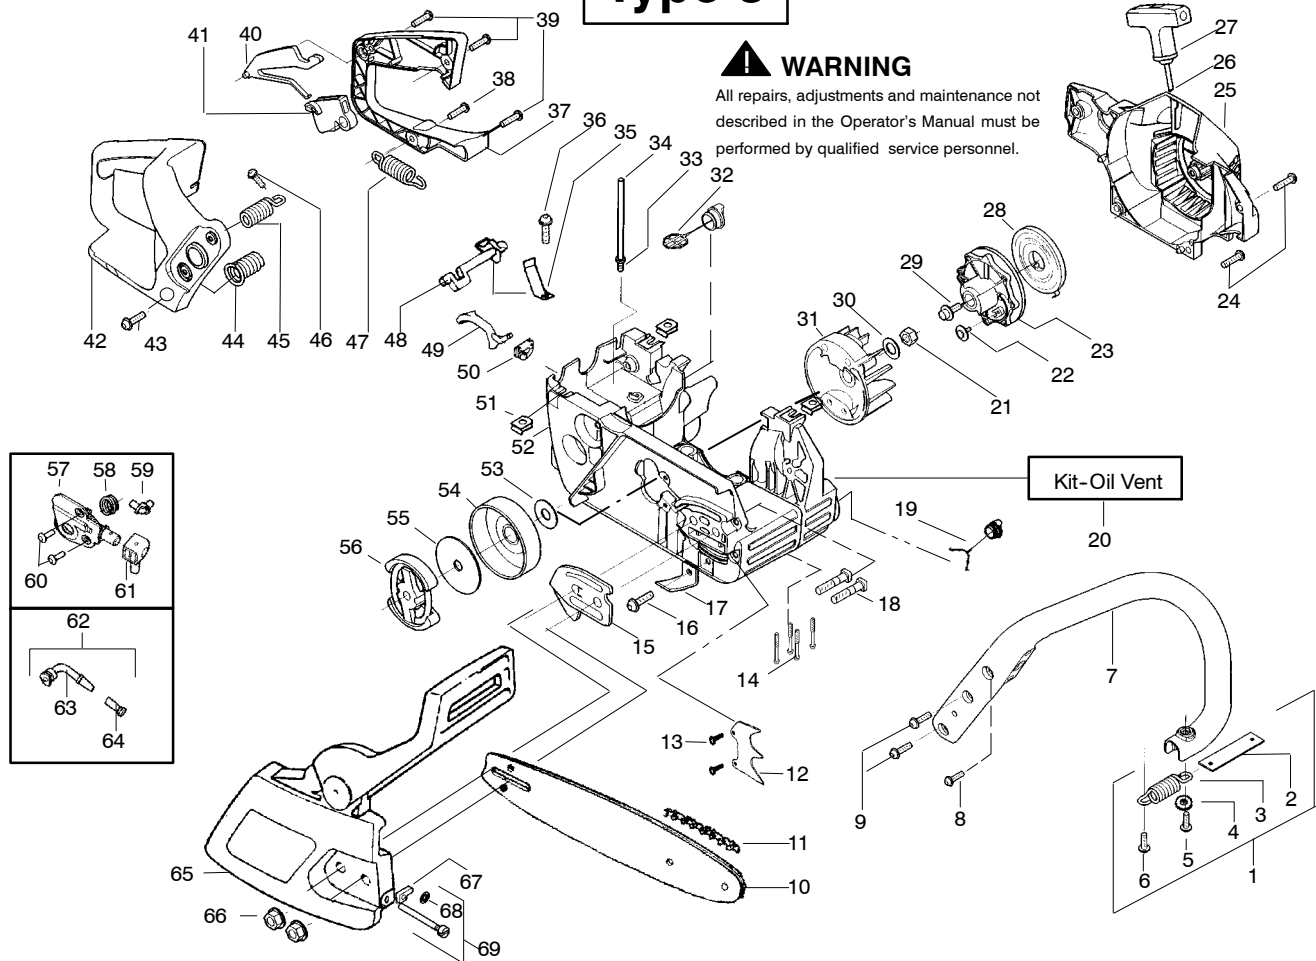

PARTS LIST NO. 530084168		PARTNER® PARTS LIST	CHAIN SAW MODEL(S) 351,370,390,420	
DATE 3/04/08	Replaces 530084168 -3/07/07		Note: Illustration may differ from actual model due to design changes	PAGE NO. 2

Type 5

⚠ WARNING

All repairs, adjustments and maintenance not described in the Operator's Manual must be performed by qualified service personnel.

Ref.	Part No.	Description	Ref.	Part No.	Description	Ref.	Part No.	Description
1.	530059667	Assy.- Isolator	27.	530056402	Handle-Starter	53.	530015907	Washer-Thrust
2.	530047608	Limiter Strap	28.	530027531	Spring-Recoil	54.	530047061	Assy.- Clutch Drum w/bearing
3.	530059668	Spring-Isolator	29.	530015920	Screw	55.	530015611	Washer-Clutch
4.	530015158	Washer	30.	530015127	Washer-Flywheel	56.	530014949	Assy. Clutch
5.	530016018	Screw	31.	530039187	Assy-Flywheel	57.	530071259	Kit - Oil Pump (incl. 58,59,61)
6.	530015843	Screw	32.	530047192	Assy-Fuel Cap	58.	530037820	Gear-Worm Spring
7.	530047583	Front Handle	33.	530023877	Fitting-fuel line	59.	530049477	Elbow-Oil Pickup
8.	530015940	Screw	34.	530069216	Kit-Fuel line (large)	60.	530016064	Screw
9.	530015814	Screw	35.	530016149	Spring-Switch	61.	530019206	Seal Block
10.	---	Bar	36.	530015775	Screw	62.	530047663	Assy-Oil Pick-up (Incl. 63,64)
11.	---	Chain	37.	530047581	Cover-Rear Handle	63.	530038373	Pick-up Oiler
12.	530014381	Kit-Spike (Incl. 13)	38.	530015886	Screw	64.	530056533	Filter-Oil
13.	530016439	Screw	39.	530015906	Screw	65.	545139901	Assy.- Chain Brake
14.	530016132	Screw	40.	530036098	Throttle Lockout	66.	530015917	Nut-Bar Mounting
15.	530038238	Plate-Bar Mount.	41.	530036097	Trigger-Throttle	67.	530015826	Pin-Bar Adjust
16.	530015814	Screw	42.	530047582	Handle - Rear	68.	530038593	Retainer
17.	530029850	Chain Catcher	43.	★★★★★	Screw	69.	530069611	Kit-Bar Adjusting (incl. # 67,68)
18.	530016133	Bolt-Bar	44.	★★★★★	Assy Isolator-lower			
19.	530057236	Assy-Oil Cap	45.	530071958	Kit-Isolator (Upper)			
20.	530071666	Kit-Oil Vent	46.	530015875	Screw			
21.	530016134	Nut-Flywheel	47.	530059668	Spring-Isolator			
22.	530016080	Screw	48.	530057473	Lever-Switch			
23.	530037817	Starter Pulley	49.	530057474	Lever-Choke			
24.	530015892	Screw	50.	530049005	Grommet-Knob			
25.	530049335	Housing-Fan	51.	530015922	Nut-"U"-Type			
26.	530069232	Kit - Rope	52.	530058733	Kit-Chassis Assy. fuel lines and caps)			

✓ = NEW PART NUMBER FOR THIS IPL

★ = REFER TO THE SERVICE REFERENCE INDICATED FOR MORE INFORMATION. (LOCATED AT END OF IPL)