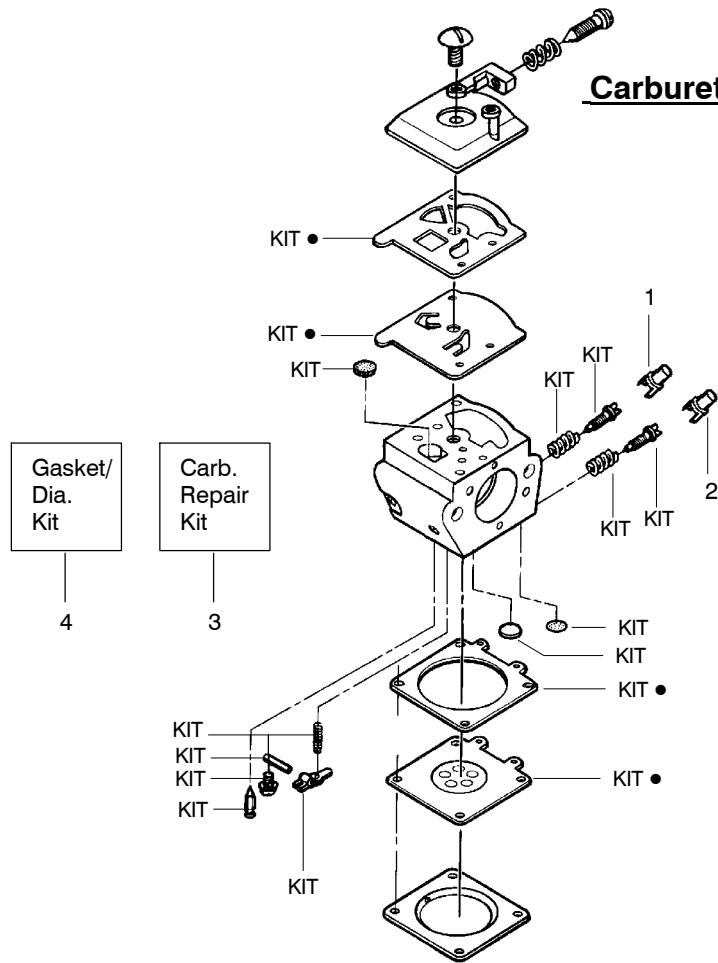

Carburetor Assembly – WT-391 – #530069722

Ref.	Part No.	Description
1.	530038479	Limiter Cap – High
2.	530038478	Limiter Cap – Low
3.	530069826	Carburetor Repair Kit (KIT = Indicates Contents) & Includes Limiter Caps
4.	530069844	Gasket/Diaphragm Kit (● = Indicates Contents)

Kit - Carburetor Assembly No. 530071621 - WT-625
Kit - Carburetor Assembly No. 530071820 - W-20
Kit - Carburetor Assembly No. 530071821 - WT-662

Note: No Repair kits are available for these carburetors