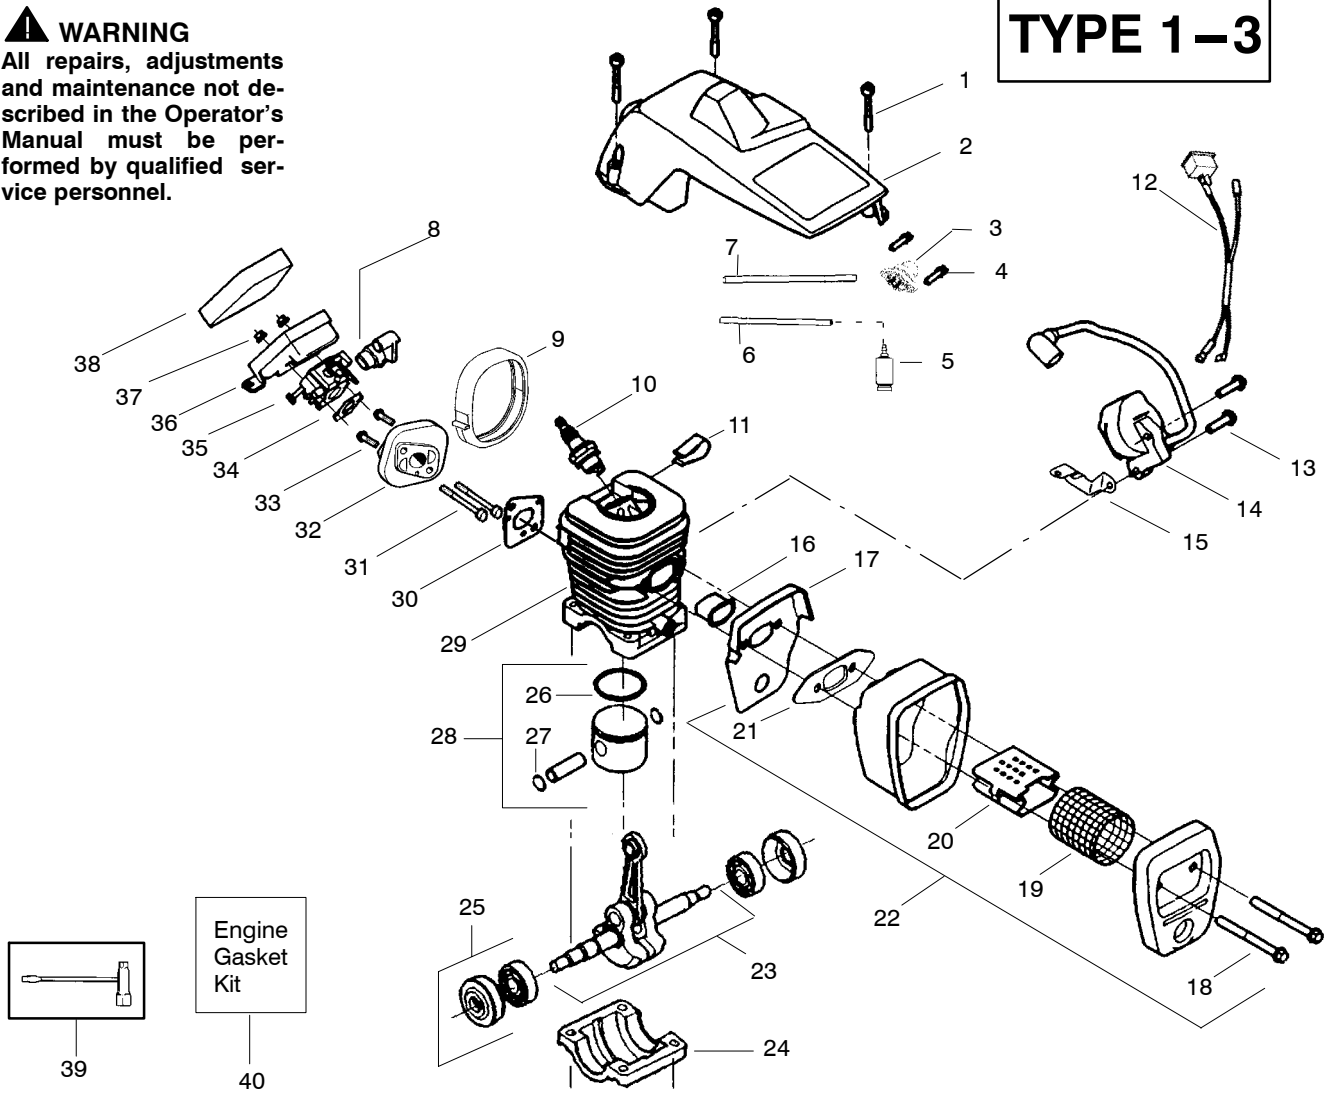

WARNING
All repairs, adjustments and maintenance not described in the Operator's Manual must be performed by qualified service personnel.

TYPE 1-3

Ref.	Part No.	Description	Ref.	Part No.	Description	Ref.	Part No.	Description
1.	530016153	Screw	19.	530036103	Screen-Spark	36.	530047604	Housing-Air Filter
2.	530071310	Shield-Cylinder	20.	530037813	Diffuser-Muffler	37.	530016101	Nut
3.	530047213	Assy-Air Purge	21.	530069608	Gasket-Muffler (kit)	38.	530037793	Air Filter - Foam
4.	530015780	Screw	22.	530047207	Assy-Muffler (Incl. 17-21)	39.	530031135	Wrench-Bar
5.	530095646	Assy-Fuel Pick-up	23.	530047062	Assy-Crankshaft	40.	530069608	Kit-Engine Gasket (incl. 34,30,21)
6.	530069247	Kit-Line Purge/Carb. (Small Dia)	24.	530037935	Cap-Crankcase			Not Shown
7.	530069216	Kit-Line Purge/Tank (large line)	25.	530056363	Assy-Seal & Bearing			
8.	530035526	Grommet-Carb Adjust.	26.	530029805	Ring-Piston			
9.	530054144	Seal-Carb Adapter	27.	530015697	Retainer - Piston Pin			
10.	952030150	Spark Plug (RCJ-7Y)	28.	530069604	Kit-Piston - (incl. 26-27)			
11.	530016136	Clip-High Tension Lead	29.	530069606	Kit-Cylinder			
12.	530049117	Assy-Wire Harness (includes switch)	30.	530069608	Gasket-Carb.			
13.	530015814	Screw	31.	530016187	Adapter (kit)			
14.	530039167	Module-Ignition	32.	530049700	Screw			
15.	530047442	Strap-Ground	33.	530016386	Carb. Adapter			
16.	530037652	Insulator-Heat	34.	530069608	Screw			
17.	530049870	Back Plate-Muffler	35.	---	Carb. Gasket (kit)			
18.	530016132	Screw		530069722	Kit-Carburetor (WT-391)			
				530071621	Kit-Carburetor (WT-625)			
								Manual-Operator (Scan-370/420)
								(Euro I-370/420)
								(Scan-351/390)
								(Euro I-351/390)
								(Euro II-351/390)
								(Euro II-370/420)
								530088165
								530088166
								530163643
								530163644
								530163645
								530088170
								530054781
								Decal-Warning

✓ = NEW PART NUMBER FOR THIS IPL

* = REFER TO THE SERVICE REFERENCE INDICATED FOR MORE INFORMATION. (LOCATED AT END OF IPL)