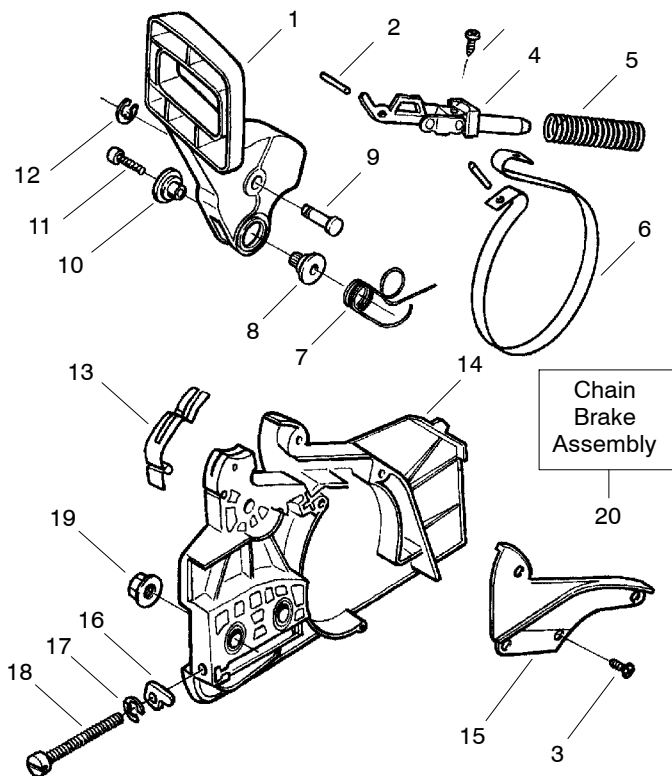

↙ = NEW PART NUMBER FOR THIS IPL

★ = REFER TO THE SERVICE REFERENCE INDICATED FOR MORE INFORMATION. (LOCATED AT END OF IPL)

Carburetor Assembly – WT-391 – #530069722

Ref.	Part No.	Description
1.	530038479	Limiter Cap – High
2.	530038478	Limiter Cap – Low
3.	530069826	Carburetor Repair Kit (KIT = Indicates Contents) & Includes Limiter Caps
4.	530069844	Gasket/Diaphragm Kit (● = Indicates Contents)

Ref.	Part No.	Description
1.	530071347	Actuating Lever
2.	530015913	Spring Pin
3.	530015911	Screw
4.	530054741	Front & Rear Link Ass'y.
5.	530016237	Spring Compression
6.	530052232	Brake Band
7.	530015910	Handguard Spring
8.	530056531	Journal-Right
9.	530029879	Pivot Pin
10.	530029881	Journal-Left
11.	530016384	Screw
12.	530038593	Retainer
13.	530029878	Position Spring
14.	530054744	Clutch Cover
15.	530038679	Chain Brake Cover
16.	530015826	Bar Adjusting Pin
17.	530038593	Retainer
18.	530016110	Screw-Bar Adjusting
19.	530015917	Nut
20.	545139901	Chain Brake Assembly