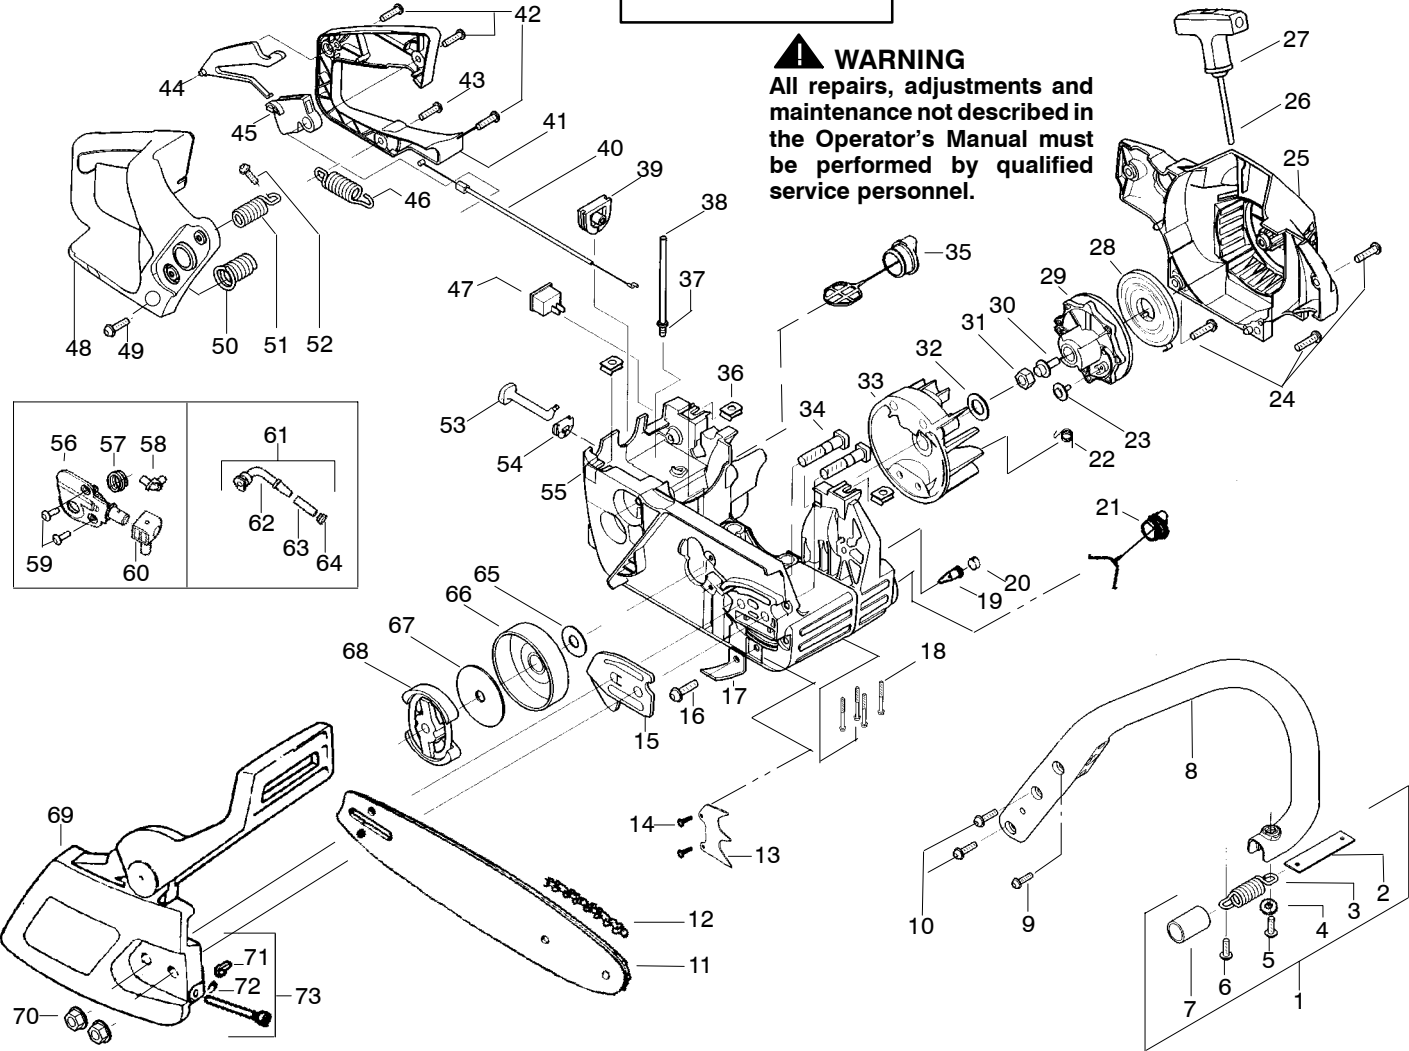

TYPE 1-4

⚠ WARNING
All repairs, adjustments and maintenance not described in the Operator's Manual must be performed by qualified service personnel.

Ref.	Part No.	Description	Ref.	Part No.	Description	Ref.	Part No.	Description
1.	530047963	Assy. - Isolator	27.	530056402	Handle - Starter	53.	530047605	Knob - Choke
2.	530047608	Strap - Limiter	28.	530027531	Spring - Recoil	54.	530049005	Grommet - Knob
3.	530042082	Spring - Isolator	29.	530037817	Pulley - Starter	55.	530056596	Assy - Chassis (incl. 19 - 21, 34 - 36)
4.	530015123	Washer	30.	530015920	Screw	56.	530071259	Kit - Oil Pump (Incls. 57, 58, 60)
5.	530016018	Screw	31.	530016134	Nut - Flywheel	57.	530037820	Gear - Worm Spring
6.	530015843	Screw	32.	530015127	Washer - Flywheel	58.	530049477	Elbow - Oil Pickup
7.	530036142	Sleeve - AV Spring	33.	530039209	Assy - Flywheel	59.	530016064	Screw
8.	530047583	Handle - Front	34.	530016133	Bolt - Bar	60.	530019206	Seal Block
9.	530015940	Screw	35.	530047192	Assy - Fuel Cap	61.	530047663	Assy - Oil Pickup (Incl. 62 - 64)
10.	530015814	Screw	36.	530015922	Nut - "U" - Type	62.	530038373	Pick-up Oil
11.	---	Bar	37.	530023877	Fitting - fuel line	63.	530037821	Filter - Oil
12.	---	Chain	38.	530069216	Kit - Fuel line (large)	64.	530030189	Plug - Oil Filter
13.	530014381	Kit - Assy Spike (incl. 14)	39.	530047631	Grommet - Cable	65.	530015907	Washer - Thrust
14.	530015805	Screw	40.	530047602	Cable - Throttle	66.	530047061	Assy. - Clutch Drum w/bearing
15.	530038238	Plate - Bar Mounting	41.	530047581	Cover - Rear Handle	67.	530015611	Washer - Clutch
16.	530015814	Screw	42.	530015906	Screw	68.	530014949	Assy. Clutch
17.	530029850	Chain Catcher	43.	530015886	Screw	69.	530054739	Assy - Chain Brake
18.	530016132	Screw	44.	530036098	Lockout - Throttle	70.	530015917	Nut - Bar Mounting
19.	530026119	Check Valve	45.	530036097	Trigger - Throttle	71.	530015826	Pin - Retainer
20.	530038264	Plug - Bronze Vent	46.	530042082	Spring	72.	530038593	Retainer
21.	530010846	Assy - Oil Cap	47.	530069572	Kit - Switch	73.	530069611	Kit - Bar Adjust
22.	530023817	Spring - Starter Dog	48.	530047582	Handle - Rear			
23.	530016080	Screw	49.	530015814	Screw			
24.	530015892	Screw	50.	530053274	Assy. Isolator - lower			
25.	530049335	Housing - Fan	51.	530071385	Kit - Isolator (Upper)			
26.	530069232	Kit - Rope	52.	530015875	Screw			

✓ = NEW PART NUMBER FOR THIS IPL

* = REFER TO THE SERVICE REFERENCE INDICATED FOR MORE INFORMATION. (LOCATED AT END OF IPL)